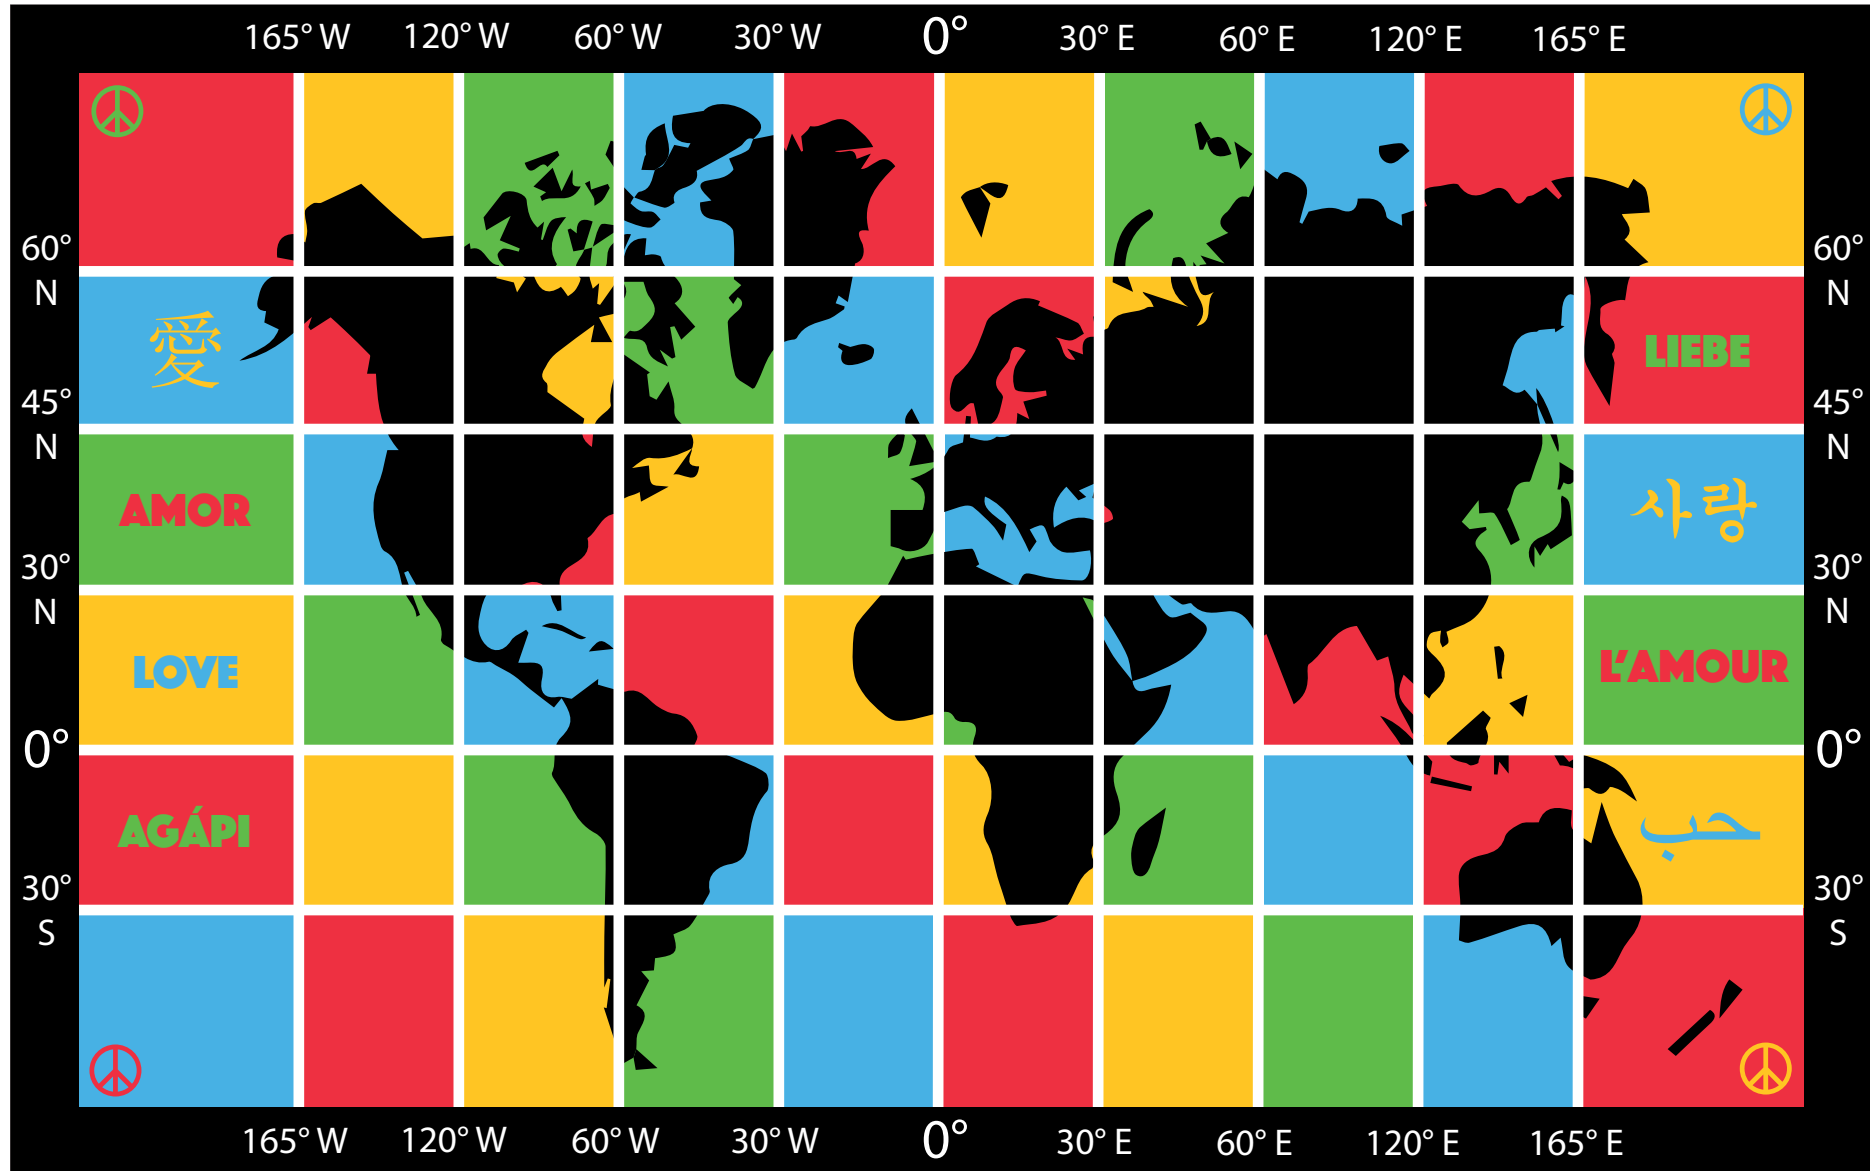

The Flag Project

Rockefeller Center Plaza Flag Template

Name: Tim Veiga

Email: tveiga93@gmail.com

Design Guidelines

- Bold, contrasting colors and shapes work best!
- Light colors on a white background is not recommended
- Limited large, bold text is permitted as part of your design
- Small size text is not permitted

Template Information

- Black line is flag size to scale
- Extend art to the black line
- Do not crop or cut template

Flag Size 8ft x 5ft

For submission guidelines visit
rockefellercenter.com